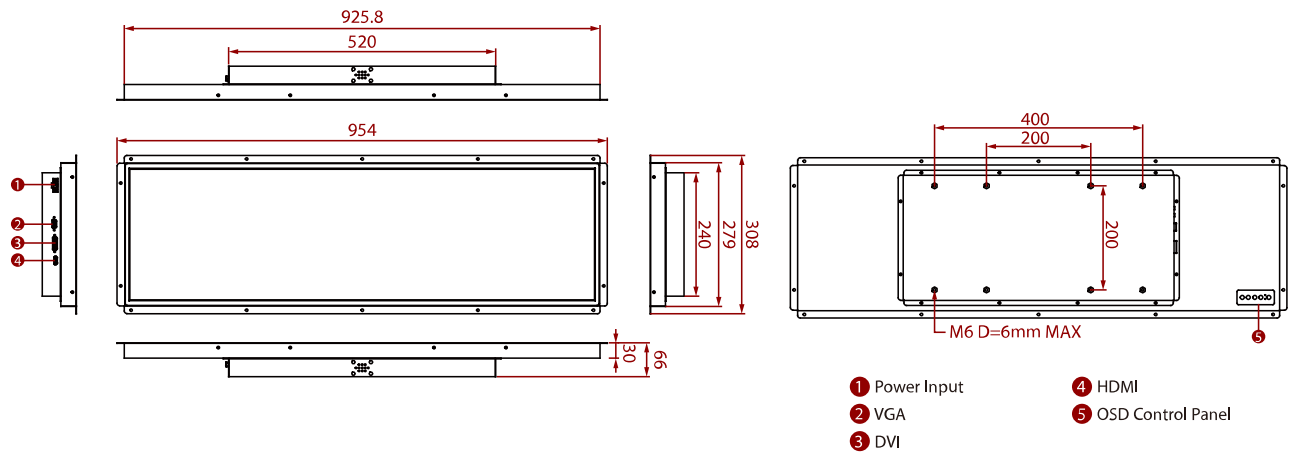

W38L100-OFA1

38" Open Frame Bar Type Display

KEY FEATURES

- 38", 1920 x 540
- Front IP54 waterproof and dustproof
- HDMI, VGA, DVI
- Open frame
- VESA mount

SPECIFICATIONS

Display			
Resolution	1920x540	Size	37.0 inches
Contrast Ratio	4000:1	Panel Brightness	1000 nits
Display Color	1073.7M Colors	View Angles	89,89,89,89
Type	Protection Glass		
Environment			
Operating Humidity	10% to 90% (non-condensing)	Operating Temperature	0~50°C
Storage Temperature	-10~60°C		
Certification			
Certification	CE, FCC		
IO Ports			
USB Port	1 x USB for Touch Screen	Video	1 x VGA 1 x HDMI(Optional) 1 x DVI (Optional)
Audio	Audio line in (3.5mm) + 2 x Speaker (Optional)		
Mechanical			
Dimension	954 x 308 x 66 mm	Mounting	VESA Mount
Enclosure	Metal	Cooling System	Fanless Design
Accessory			
Accessory	1 x VGA cable 1 x HDMI cable 100~240V AC to DC Adapter Power Cord Manual VESA screws(Varies by product)	Optional Accessory	Remote Controller (Optional,Varies by product)
Power			
Power Rating	12V DC input		

DIMENSIONS UNIT:MM

NOTE

1. This is a simplified drawing and some components are not marked in detail.
2. Please contact our sales representative if you need further product information.
3. All specifications are subject to change without prior notice.
4. The product shown in this datasheet is a standard model. For diagrams that contain customized or optional I/O, please contact the Winmate Sales Team for more information.