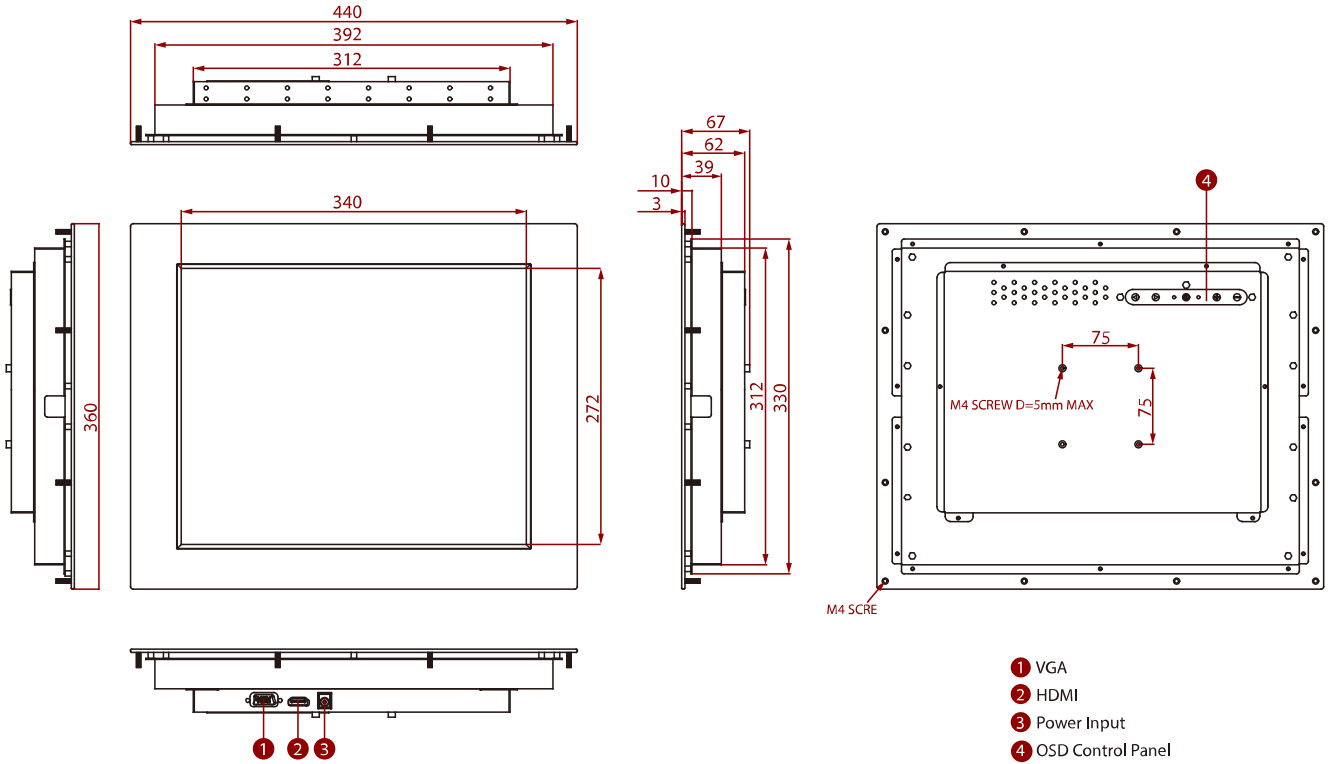

### KEY FEATURES

- 17", 1280 x 1024
- Panel mount
- Stainless housing SUS 316/AISI 316
- VESA mount
- VGA and HDMI input

### SPECIFICATIONS

Display			
<b>Resolution</b>	1280x1024	<b>Size</b>	17.0 inches
<b>Contrast Ratio</b>	1000:1	<b>Panel Brightness</b>	350 nits
<b>Display Color</b>	16.2M Colors	<b>View Angles</b>	85,85,80,80
<b>Type</b>	Resistive Touch Screen Protection Glass Without Touch Function(Optional)		
Mechanical			
<b>Dimension</b>	440 x 360 x 67 mm	<b>Mounting</b>	Panel mount VESA Mount
<b>Enclosure</b>	Stainless front bezel	<b>Cooling System</b>	Fanless design
Environment			
<b>Operating Humidity</b>	10% to 90% (non-condensing)	<b>Operating Temperature</b>	0~50°C
<b>Storage Temperature</b>	-20~60°C	<b>IP rating</b>	Front IP65
Certification			
<b>Certification</b>	CE, FCC		
IO Ports			
<b>USB Port</b>	1x USB type-A for touch screen control(Optional)	<b>Serial Port</b>	ignore 1 x RS232 D-sub9 for touch screen control(Optional)
<b>Video</b>	1x VGA input 1x HDMI input(Optional) 1x DVI input(Optional)	<b>Indicator</b>	1 x LED Indicator for power 1 x LED Indicator for status
Control			
<b>Button</b>	1 x Power Button 1 x Adjust up button 1 x Adjust down button 1 x ESC (Auto) button 1 x OK (Menu) button		
Accessory			
<b>Accessory</b>	100~240V AC to DC Adapter with waterproof connector Power Cord External USB cable for touchscreen control	<b>Optional Accessory</b>	External DVI cable

External VGA cable  
 External HDMI cable  
 Driver CD & Manual  
 VESA screws

**Power**

**Power Rating** 12V DC input

**DIMENSIONS** UNIT:MM

**NOTE**

1. This is a simplified drawing and some components are not marked in detail.
2. Please contact our sales representative if you need further product information.
3. All specifications are subject to change without prior notice.
4. The product shown in this datasheet is a standard model. For diagrams that contain customized or optional I/O, please contact the Winmate Sales Team for more information.