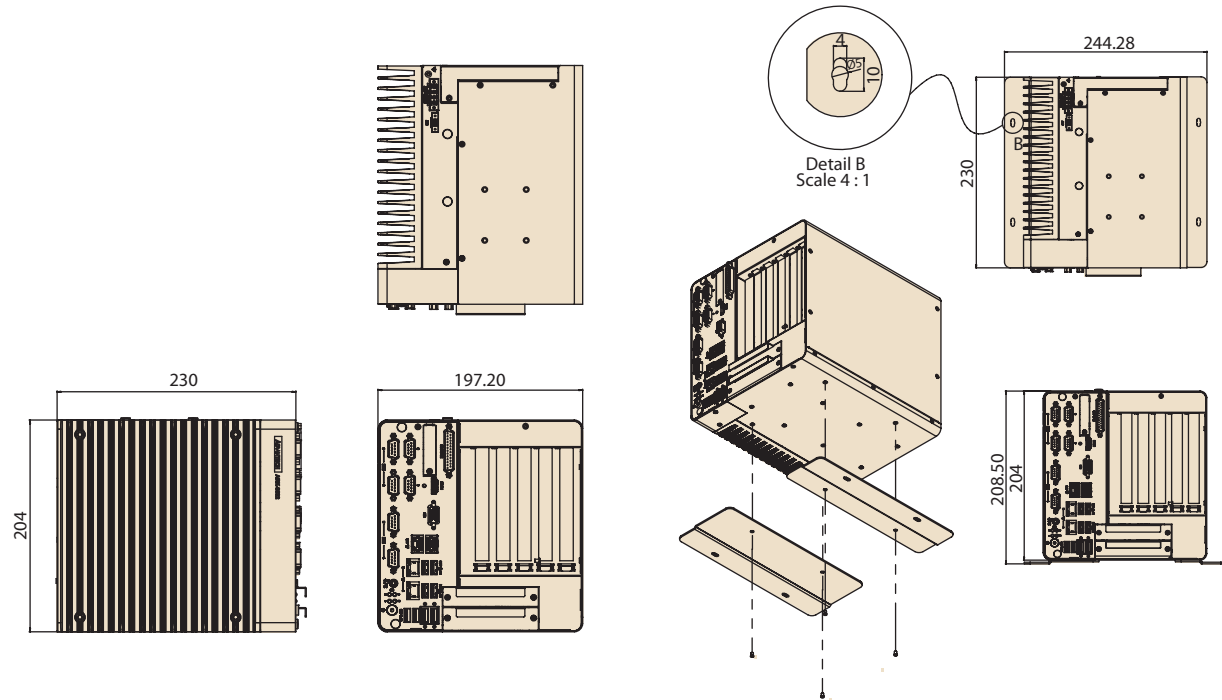

## Dimensions

Unit: mm

### Wallmount

## External I/O Mechanical Layout/Drawing