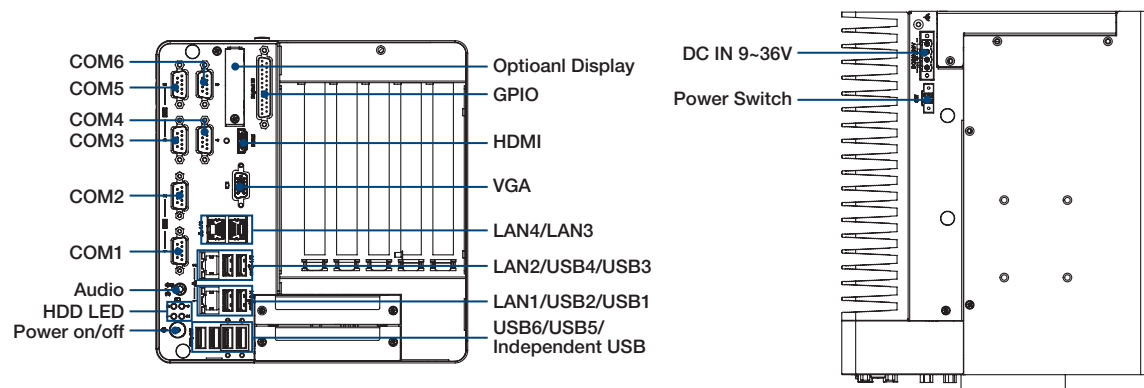

## Dimensions

Unit: mm

## External I/O Mechanical Layout/Drawing

## Ordering Information

Part No.	CPU	DDR4	Gbe	VGA	HDMI	Option 3rd display module	RS-232	RS-232/422/485	USB	MiniPCle	SIM	M.2	DC Input	Expansion
ARK-3532D-00A1	LGA1200 Socket Type	Up to 64GB	4	1	1	1	2	4	8	1	1	1	9-36V	PCIex4 + 2PCI + PCIe x 16